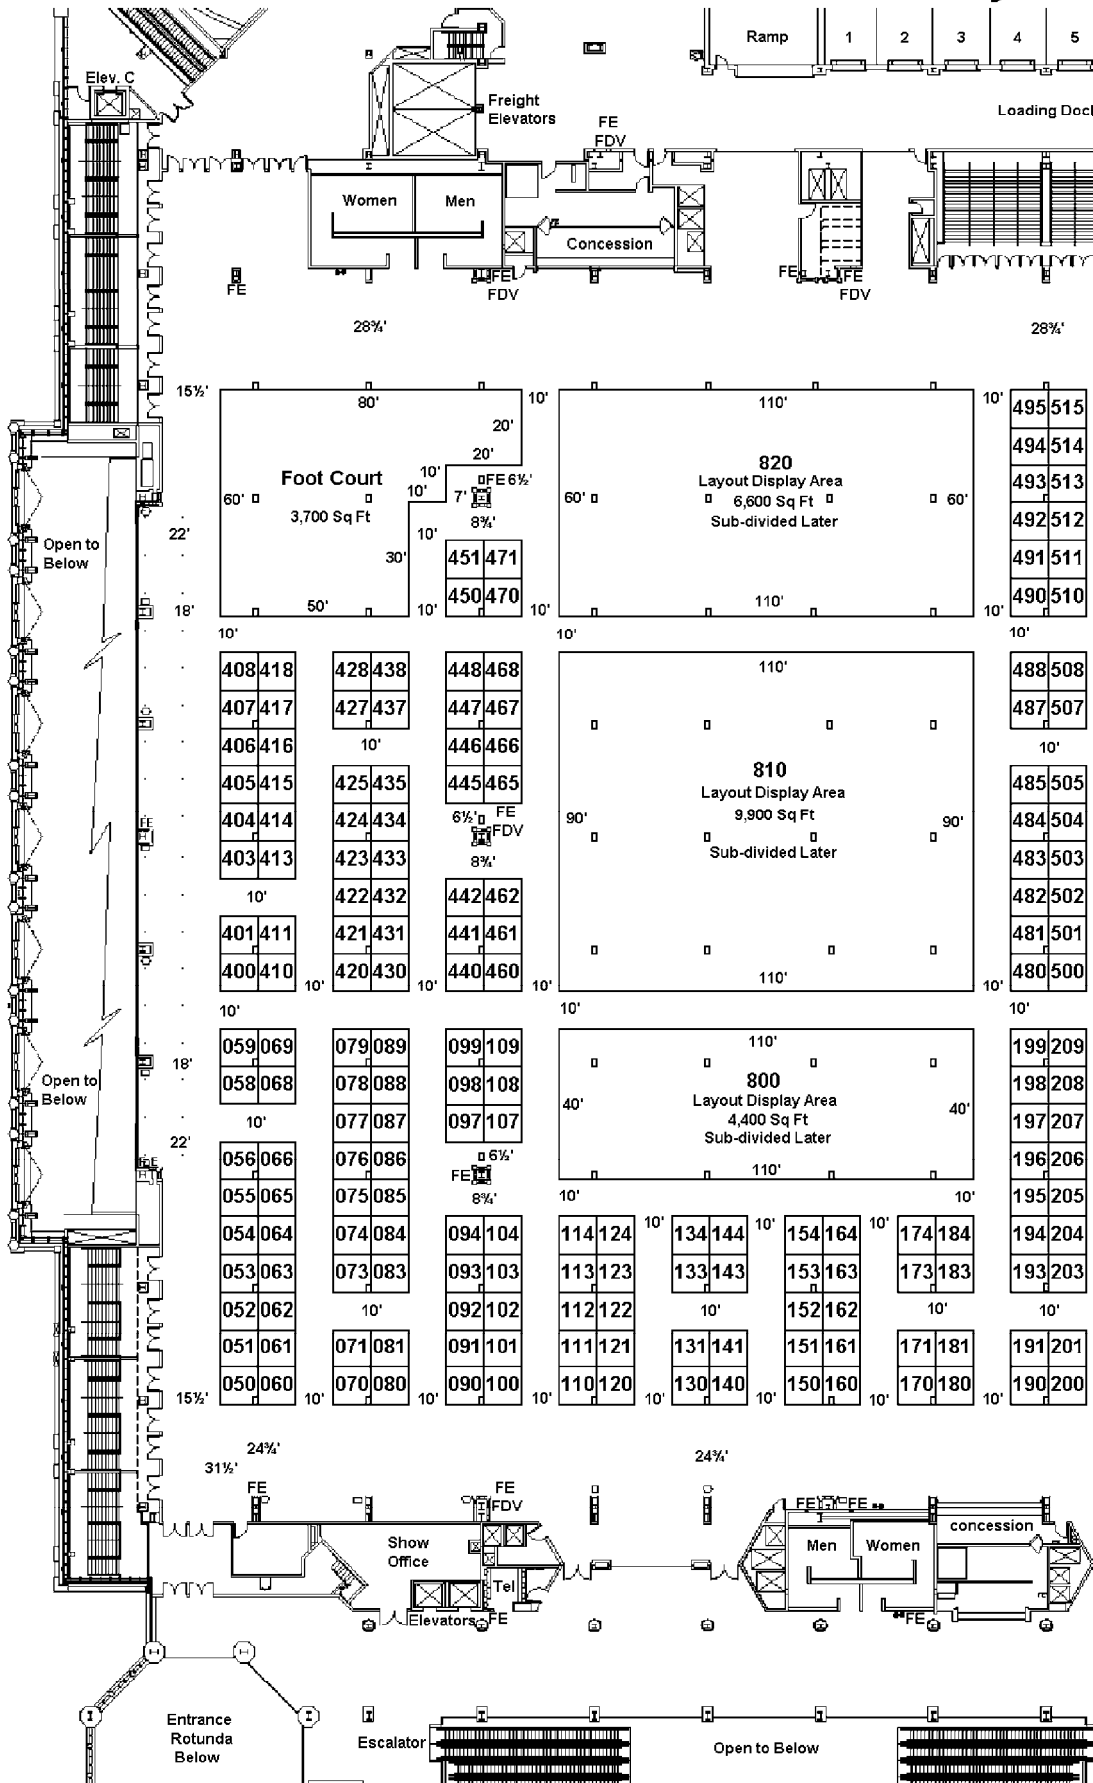

National Train Show

National Model Railroad Club

Midwest Airlines Center

Milwaukee

July 16-18

rain Show

Railroad Association

Exhibitor - Halls A, B, C and D

Madison, WI

July 18, 2010

Initial - 17 May 2009
Rev. #1 - 19 July 2009

- Booths**
- Manufacture - 136
 - Sales - 189
 - Organization - 8
 - Total Booths - 333
 - Layout Display - 39680
 - Food Court - 6700